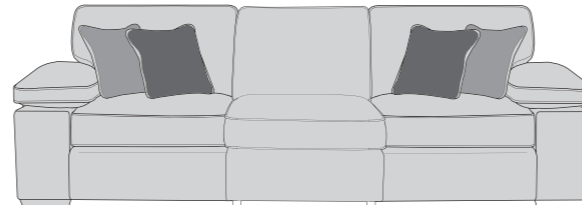

Please use this guide when ordering the following pieces to clarify cover options.

L2, CO, AU, P, RFC
(LH2, COR, ALU, FST, RFC) Corner Group

LFC, P, AU, CO, R2
(LFC, FST, ALU, COR, RH2) Corner Group

L2, CO, AU, RFC
(LH2, COR, ALU, RFC) Corner Group

LFC, AU, CO, R2
(LFC, ALU, COR, RH2) Corner Group

L2, CO, R1 (LH2, COR, RH1)
Corner Group

L1, CO, R2 (LH1, COR, RH2)
Corner Group

L2, CO, R2 (LH2, COR, RH2)
Corner Group

L1, CO, R1 (LH1, COR, RH1)
Corner Group

AU (ALU)

L2, R2 (LH2, RH2) Group

L1, AU, R1 (LH1, ALU, RH1) Group

L1, R1 (LH1, RH1) Group

Arm Chair (1ST)

ACCENT PIECES

Large Footstool P (FST)

Scatter Cushions

Front = Cover 2
Piping = Cover 1
Back = Cover 1

Scatter Cushions

Front = Cover 3
Piping = Cover 1
Back = Cover 1

MEMPHIS DIMENSIONS (CM)

AVAILABLE PIECES	HEIGHT 1	OUTBACK HEIGHT	WIDTH 2	DEPTH 3	ARM HEIGHT	SEAT HEIGHT 4	SEAT DEPTH (STD) 5	SEAT WIDTH 6	DIAGONAL 7	WEIGHT (KG)	SCATTER CUSHIONS
L2, CO, AU, P, RFC or LFC, P, AU, CO, R2 CORNER GROUP	95	71	289	370	61	49	65	N/A	N/A	186.5	5
L2, CO, AU, RFC or LFC, AU, CO, R2 CORNER GROUP	95	71	288	289	61	49	65	N/A	N/A	167	5
L2, CO, R1 or R2, CO, L1 CORNER GROUP	95	71	209	289	61	49	65	N/A	N/A	128	5
L2, CO, R2 CORNER GROUP	95	71	289	289	61	49	65	N/A	N/A	142	5
L1, CO, R1 CORNER GROUP	95	71	209	209	61	49	65	N/A	N/A	114	5
RFC/RFC UNIT	95	71	106	164	61	49	65	125	191	52.5	2
L2/R2 UNIT	95	71	189	104	61	49	65	160	209	55	2
L1/R1 UNIT	95	71	109	104	61	49	65	70	145	41	2
CO - CORNER UNIT	95	71	100	100	N/A	49	59	59	138	32	1
AU - ARMLESS UNIT	95	71	82	104	N/A	49	65	82	127	27.5	0
L2, R2 Group	95	71	378	104	61	49	65	N/A	N/A	110	4
L1, AU, R1 Group	95	71	300	104	61	49	65	N/A	N/A	109.5	4
L1, R1 Group	95	71	218	104	61	49	65	N/A	N/A	82	4
ARM CHAIR	95	71	120	104	61	49	65	55	153	47	1
ACCENT PIECES											
LARGE FOOTSTOOL: P	49	N/A	82	104	N/A	N/A	N/A	N/A	127	19.5	N/A