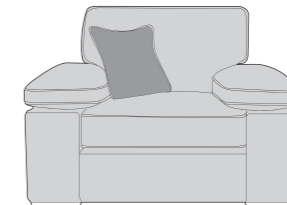

LFC, AU, CO, R2
(LFC, ALU, COR, RH2) Corner Group

L2, CO, R1 (LH2, COR, RH1)
Corner Group

L1, CO, R2 (LH1, COR, RH2)
Corner Group

L2, CO, R2 (LH2, COR, RH2)
Corner Group

L1, CO, R1 (LH1, COR, RH1)
Corner Group

AU (ALU)

L2, R2 (LH2, RH2) Group

L1, AU, R1 (LH1, ALU, RH1) Group

L1, R1 (LH1, RH1) Group

Arm Chair (1ST)

ACCENT PIECES

Large Footstool P (FST)

Scatter Cushions

Front = Cover 2
Piping = Cover 1
Back = Cover 1

Scatter Cushions

Front = Cover 3
Piping = Cover 1
Back = Cover 1

MEMPHIS DIMENSIONS (CM)

AVAILABLE PIECES	HEIGHT 1	OUTBACK HEIGHT	WIDTH 2	DEPTH 3	ARM HEIGHT	SEAT HEIGHT 4	SEAT DEPTH (STD) 5	SEAT WIDTH 6	DIAGONAL 7	WEIGHT (KG)	SCATTER CUSHIONS
L2, CO, AU, P, RFC or LFC, P, AU, CO, R2 CORNER GROUP	95	71	289	370	61	49	65	N/A	N/A	186.5	5
L2, CO, AU, RFC or LFC, AU, CO, R2 CORNER GROUP	95	71	288	289	61	49	65	N/A	N/A	167	5
L2, CO, R1 or R2, CO, L1 CORNER GROUP	95	71	209	289	61	49	65	N/A	N/A	128	5
L2, CO, R2 CORNER GROUP	95	71	289	289	61	49	65	N/A	N/A	142	5
L1, CO, R1 CORNER GROUP	95	71	209	209	61	49	65	N/A	N/A	114	5
RFC/RFC UNIT	95	71	106	164	61	49	65	125	191	52.5	2
L2/R2 UNIT	95	71	189	104	61	49	65	160	209	55	2
L1/R1 UNIT	95	71	109	104	61	49	65	70	145	41	2
CO - CORNER UNIT	95	71	100	100	N/A	49	59	59	138	32	1
AU - ARMLESS UNIT	95	71	82	104	N/A	49	65	82	127	27.5	0
L2, R2 Group	95	71	378	104	61	49	65	N/A	N/A	110	4
L1, AU, R1 Group	95	71	300	104	61	49	65	N/A	N/A	109.5	4
L1, R1 Group	95	71	218	104	61	49	65	N/A	N/A	82	4
ARM CHAIR	95	71	120	104	61	49	65	55	153	47	1
ACCENT PIECES											
LARGE FOOTSTOOL: P	49	N/A	82	104	N/A	N/A	N/A	N/A	127	19.5	N/A