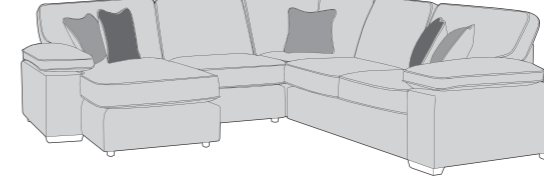

Please use this guide when ordering the following pieces to clarify cover options.

L2, CO, AU, P, RFC
(LH2, COR, ALU, FST, RFC) Corner Group

LFC, P, AU, CO, R2
(LFC, FST, ALU, COR, RH2) Corner Group

L2, CO, AU, RFC
(LH2, COR, ALU, RFC) Corner Group

LFC, AU, CO, R2
(LFC, ALU, COR, RH2) Corner Group

L2, CO, R1 (LH2, COR, RH1)
Corner Group

L1, CO, R2 (LH1, COR, RH2)
Corner Group

L2, CO, R2 (LH2, COR, RH2)
Corner Group

L1, CO, R1 (LH1, COR, RH1)
Corner Group

Front = Cover 2
Piping = Cover 1
Back = Cover 1

Scatter Cushions

Front = Cover 3
Piping = Cover 1
Back = Cover 1

MEMPHIS DIMENSIONS (CM)

AVAILABLE PIECES	HEIGHT 1	OUTBACK HEIGHT	WIDTH 2	DEPTH 3	ARM HEIGHT	SEAT HEIGHT 4	SEAT DEPTH (STD) 5	SEAT WIDTH 6	DIAGONAL 7	WEIGHT (KG)	SCATTER CUSHIONS
L2, CO, AU, P, RFC or LFC, P, AU, CO, R2 CORNER GROUP	95	71	289	370	61	49	65	N/A	N/A	186.5	5
L2, CO, AU, RFC or LFC, AU, CO, R2 CORNER GROUP	95	71	288	289	61	49	65	N/A	N/A	167	5
L2, CO, R1 or R2, CO, L1 CORNER GROUP	95	71	209	289	61	49	65	N/A	N/A	128	5
L2, CO, R2 CORNER GROUP	95	71	289	289	61	49	65	N/A	N/A	142	5
L1, CO, R1 CORNER GROUP	95	71	209	209	61	49	65	N/A	N/A	114	5
RFC/RFC UNIT	95	71	106	164	61	49	65	125	191	52.5	2
L2/R2 UNIT	95	71	189	104	61	49	65	160	209	55	2
L1/R1 UNIT	95	71	109	104	61	49	65	70	145	41	2
CO - CORNER UNIT	95	71	100	100	N/A	49	59	59	138	32	1
AU - ARMLESS UNIT	95	71	82	104	N/A	49	65	82	127	27.5	0
L2, R2 Group	95	71	378	104	61	49	65	N/A	N/A	110	4
L1, AU, R1 Group	95	71	300	104	61	49	65	N/A	N/A	109.5	4
L1, R1 Group	95	71	218	104	61	49	65	N/A	N/A	82	4
ARM CHAIR	95	71	120	104	61	49	65	55	153	47	1
ACCENT PIECES											
LARGE FOOTSTOOL: P	49	N/A	82	104	N/A	N/A	N/A	N/A	127	19.5	N/A