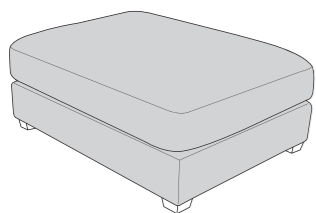

LFC, AU, CO, R2
(LFC, ALU, COR, RH2) Corner Group

L2, CO, R1 (LH2, COR, RH1)
Corner Group

L1, CO, R2 (LH1, COR, RH2)
Corner Group

L2, CO, R2 (LH2, COR, RH2)
Corner Group

L1, CO, R1 (LH1, COR, RH1)
Corner Group

AU (ALU)

L2, R2 (LH2, RH2) Group

L1, AU, R1 (LH1, ALU, RH1) Group

L1, R1 (LH1, RH1) Group

Arm Chair (1ST)

ACCENT PIECES

Large Footstool P (FST)

Scatter Cushions

Front = Cover 2
Piping = Cover 1
Back = Cover 1

Scatter Cushions

Front = Cover 3
Piping = Cover 1
Back = Cover 1

MEMPHIS DIMENSIONS (CM)

AVAILABLE PIECES	HEIGHT 1	OUTBACK HEIGHT	WIDTH 2	DEPTH 3	ARM HEIGHT	SEAT HEIGHT 4	SEAT DEPTH (STD) 5	SEAT WIDTH 6	DIAGONAL 7	WEIGHT (KG)	SCATTER CUSHIONS
L2, CO, AU, P, RFC or LFC, P, AU, CO, R2 CORNER GROUP	95	71	289	370	61	49	65	N/A	N/A	186.5	5
L2, CO, AU, RFC or LFC, AU, CO, R2 CORNER GROUP	95	71	288	289	61	49	65	N/A	N/A	167	5
L2, CO, R1 or R2, CO, L1 CORNER GROUP	95	71	209	289	61	49	65	N/A	N/A	128	5
L2, CO, R2 CORNER GROUP	95	71	289	289	61	49	65	N/A	N/A	142	5
L1, CO, R1 CORNER GROUP	95	71	209	209	61	49	65	N/A	N/A	114	5
RFC/RFC UNIT	95	71	106	164	61	49	65	125	191	52.5	2
L2/R2 UNIT	95	71	189	104	61	49	65	160	209	55	2
L1/R1 UNIT	95	71	109	104	61	49	65	70	145	41	2
CO - CORNER UNIT	95	71	100	100	N/A	49	59	59	138	32	1
AU - ARMLESS UNIT	95	71	82	104	N/A	49	65	82	127	27.5	0
L2, R2 Group	95	71	378	104	61	49	65	N/A	N/A	110	4
L1, AU, R1 Group	95	71	300	104	61	49	65	N/A	N/A	109.5	4
L1, R1 Group	95	71	218	104	61	49	65	N/A	N/A	82	4
ARM CHAIR	95	71	120	104	61	49	65	55	153	47	1
ACCENT PIECES											
LARGE FOOTSTOOL: P	49	N/A	82	104	N/A	N/A	N/A	N/A	127	19.5	N/A