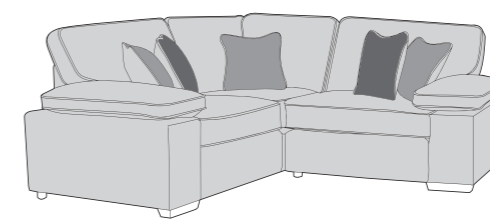

Please use this guide when ordering the following pieces to clarify cover options.

L2, CO, AU, P, RFC
(LH2, COR, ALU, FST, RFC) Corner Group

LFC, P, AU, CO, R2
(LFC, FST, ALU, COR, RH2) Corner Group

L2, CO, AU, RFC
(LH2, COR, ALU, RFC) Corner Group

LFC, AU, CO, R2
(LFC, ALU, COR, RH2) Corner Group

L2, CO, R1 (LH2, COR, RH1)
Corner Group

L1, CO, R2 (LH1, COR, RH2)
Corner Group

L2, CO, R2 (LH2, COR, RH2)
Corner Group

L1, CO, R1 (LH1, COR, RH1)
Corner Group

AU (ALU)

L2, R2 (LH2, RH2) Group

L1, AU, R1 (LH1, ALU, RH1) Group

L1, R1 (LH1, RH1) Group

Arm Chair (1ST)

ACCENT PIECES

Large Footstool P (FST)

Scatter Cushions

Front = Cover 2
Piping = Cover 1
Back = Cover 1

Scatter Cushions

Front = Cover 3
Piping = Cover 1
Back = Cover 1

MEMPHIS DIMENSIONS (CM)

AVAILABLE PIECES	HEIGHT 1	OUTBACK HEIGHT	WIDTH 2	DEPTH 3	ARM HEIGHT	SEAT HEIGHT 4	SEAT DEPTH (STD) 5	SEAT WIDTH 6	DIAGONAL 7	WEIGHT (KG)	SCATTER CUSHIONS
L2, CO, AU, P, RFC or LFC, P, AU, CO, R2 CORNER GROUP	95	71	289	370	61	49	65	N/A	N/A	186.5	5
L2, CO, AU, RFC or LFC, AU, CO, R2 CORNER GROUP	95	71	288	289	61	49	65	N/A	N/A	167	5
L2, CO, R1 or R2, CO, L1 CORNER GROUP	95	71	209	289	61	49	65	N/A	N/A	128	5
L2, CO, R2 CORNER GROUP	95	71	289	289	61	49	65	N/A	N/A	142	5
L1, CO, R1 CORNER GROUP	95	71	209	209	61	49	65	N/A	N/A	114	5
RFC/RFC UNIT	95	71	106	164	61	49	65	125	191	52.5	2
L2/R2 UNIT	95	71	189	104	61	49	65	160	209	55	2
L1/R1 UNIT	95	71	109	104	61	49	65	70	145	41	2
CO - CORNER UNIT	95	71	100	100	N/A	49	59	59	138	32	1
AU - ARMLESS UNIT	95	71	82	104	N/A	49	65	82	127	27.5	0
L2, R2 Group	95	71	378	104	61	49	65	N/A	N/A	110	4
L1, AU, R1 Group	95	71	300	104	61	49	65	N/A	N/A	109.5	4
L1, R1 Group	95	71	218	104	61	49	65	N/A	N/A	82	4
ARM CHAIR	95	71	120	104	61	49	65	55	153	47	1
ACCENT PIECES											
LARGE FOOTSTOOL: P	49	N/A	82	104	N/A	N/A	N/A	N/A	127	19.5	N/A