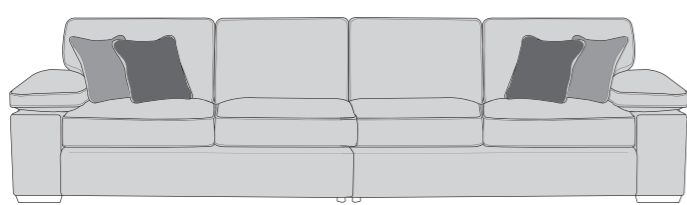

Please use this guide when ordering the following pieces to clarify cover options.

L2, CO, AU, P, RFC
(LH2, COR, ALU, FST, RFC) Corner Group

LFC, P, AU, CO, R2
(LFC, FST, ALU, COR, RH2) Corner Group

L2, CO, AU, RFC
(LH2, COR, ALU, RFC) Corner Group

LFC, AU, CO, R2
(LFC, ALU, COR, RH2) Corner Group

L2, CO, R1 (LH2, COR, RH1)
Corner Group

L1, CO, R2 (LH1, COR, RH2)
Corner Group

L2, CO, R2 (LH2, COR, RH2)
Corner Group

L1, CO, R1 (LH1, COR, RH1)
Corner Group

AU (ALU)

L2, R2 (LH2, RH2) Group

L1, AU, R1 (LH1, ALU, RH1) Group

L1, R1 (LH1, RH1) Group

Arm Chair (1ST)

ACCENT PIECES

Large Footstool P (FST)

Scatter Cushions

Front = Cover 2
Piping = Cover 1
Back = Cover 1

Scatter Cushions

Front = Cover 3
Piping = Cover 1
Back = Cover 1

MEMPHIS DIMENSIONS (CM)

AVAILABLE PIECES	HEIGHT 1	OUTBACK HEIGHT	WIDTH 2	DEPTH 3	ARM HEIGHT	SEAT HEIGHT 4	SEAT DEPTH (STD) 5	SEAT WIDTH 6	DIAGONAL 7	WEIGHT (KG)	SCATTER CUSHIONS
L2, CO, AU, P, RFC or LFC, P, AU, CO, R2 CORNER GROUP	95	71	289	370	61	49	65	N/A	N/A	186.5	5
L2, CO, AU, RFC or LFC, AU, CO, R2 CORNER GROUP	95	71	288	289	61	49	65	N/A	N/A	167	5
L2, CO, R1 or R2, CO, L1 CORNER GROUP	95	71	209	289	61	49	65	N/A	N/A	128	5
L2, CO, R2 CORNER GROUP	95	71	289	289	61	49	65	N/A	N/A	142	5
L1, CO, R1 CORNER GROUP	95	71	209	209	61	49	65	N/A	N/A	114	5
RFC/RFC UNIT	95	71	106	164	61	49	65	125	191	52.5	2
L2/R2 UNIT	95	71	189	104	61	49	65	160	209	55	2
L1/R1 UNIT	95	71	109	104	61	49	65	70	145	41	2
CO - CORNER UNIT	95	71	100	100	N/A	49	59	59	138	32	1
AU - ARMLESS UNIT	95	71	82	104	N/A	49	65	82	127	27.5	0
L2, R2 Group	95	71	378	104	61	49	65	N/A	N/A	110	4
L1, AU, R1 Group	95	71	300	104	61	49	65	N/A	N/A	109.5	4
L1, R1 Group	95	71	218	104	61	49	65	N/A	N/A	82	4
ARM CHAIR	95	71	120	104	61	49	65	55	153	47	1
ACCENT PIECES											
LARGE FOOTSTOOL: P	49	N/A	82	104	N/A	N/A	N/A	N/A	127	19.5	N/A