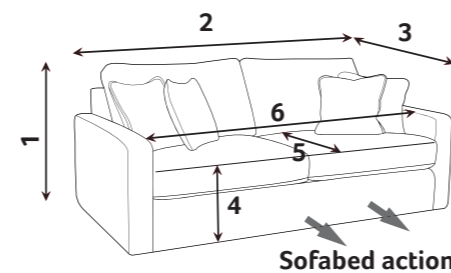

- 7 - DIAGONAL ACCESS

Illustrations used for reference only.

COMFI-FLEX CARE GUIDE

100% high-density layered foam, domed for increased shape retention and topped with a soft layer for extra comfort. Comfi-flex is a high-performance luxury seat.