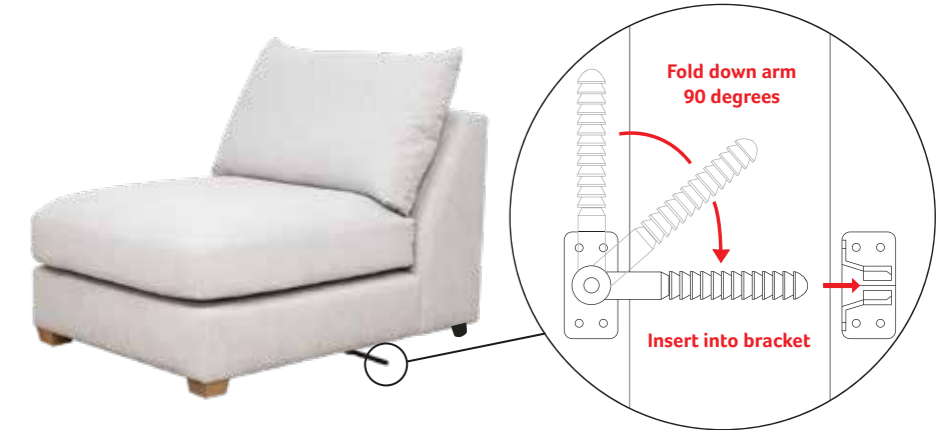

MEMPHIS DIMENSIONS (CM)

AVAILABLE PIECES	HEIGHT 1	OUTBACK HEIGHT	WIDTH 2	DEPTH 3	ARM HEIGHT	SEAT HEIGHT 4	SEAT DEPTH (STD) 5	SEAT WIDTH 6	DIAGONAL 7	WEIGHT (KG)	SCATTER CUSHIONS
L2, CO, AU, P, RFC or LFC, P, AU, CO, R2 CORNER GROUP	95	71	289	370	61	49	65	N/A	N/A	186.5	5
L2, CO, AU, RFC or LFC, AU, CO, R2 CORNER GROUP	95	71	288	289	61	49	65	N/A	N/A	167	5
L2, CO, R1 or R2, CO, L1 CORNER GROUP	95	71	209	289	61	49	65	N/A	N/A	128	5
L2, CO, R2 CORNER GROUP	95	71	289	289	61	49	65	N/A	N/A	142	5
L1, CO, R1 CORNER GROUP	95	71	209	209	61	49	65	N/A	N/A	114	5
RFC/RFC UNIT	95	71	106	164	61	49	65	125	191	52.5	2
L2/R2 UNIT	95	71	189	104	61	49	65	160	209	55	2
L1/R1 UNIT	95	71	109	104	61	49	65	70	145	41	2
CO - CORNER UNIT	95	71	100	100	N/A	49	59	59	138	32	1
AU - ARMLESS UNIT	95	71	82	104	N/A	49	65	82	127	27.5	0
L2, R2 Group	95	71	378	104	61	49	65	N/A	N/A	110	4
L1, AU, R1 Group	95	71	300	104	61	49	65	N/A	N/A	109.5	4
L1, R1 Group	95	71	218	104	61	49	65	N/A	N/A	82	4
ARM CHAIR	95	71	120	104	61	49	65	55	153	47	1
ACCENT PIECES											
LARGE FOOTSTOOL: P	49	N/A	82	104	N/A	N/A	N/A	N/A	127	19.5	N/A

Each unit is fully upholstered, with hidden crocodile clips making them suitable for individual use.

- Hardwood & composite board frame.
- Dowelled, screwed, glued & stapled joinery.
- Light & Dark Wood foot options.

- Fibre filled backs for added comfort.
- Reversible back cushions for durability and comfort.
- Fibre filled scatters included.

- Comfi-flex patented high resilient foam seat cushions.
- Serpentine seat springs & silent wire.
- Elasticated back webbing.