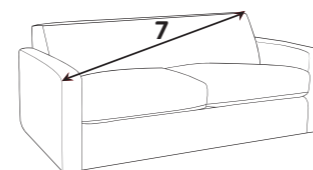

Front = Cover 2
Piping = Cover 1
Back = Cover 1

Scatter Cushions

Front = Cover 3
Piping = Cover 1
Back = Cover 1

MEMPHIS DIMENSIONS (CM)

AVAILABLE PIECES	HEIGHT 1	OUTBACK HEIGHT	WIDTH 2	DEPTH 3	ARM HEIGHT	SEAT HEIGHT 4	SEAT DEPTH (STD) 5	SEAT WIDTH 6	DIAGONAL 7	WEIGHT (KG)	SCATTER CUSHIONS
L2, CO, AU, P, RFC or LFC, P, AU, CO, R2 CORNER GROUP	95	71	289	370	61	49	65	N/A	N/A	186.5	5
L2, CO, AU, RFC or LFC, AU, CO, R2 CORNER GROUP	95	71	288	289	61	49	65	N/A	N/A	167	5
L2, CO, R1 or R2, CO, L1 CORNER GROUP	95	71	209	289	61	49	65	N/A	N/A	128	5
L2, CO, R2 CORNER GROUP	95	71	289	289	61	49	65	N/A	N/A	142	5
L1, CO, R1 CORNER GROUP	95	71	209	209	61	49	65	N/A	N/A	114	5
RFC/RFC UNIT	95	71	106	164	61	49	65	125	191	52.5	2
L2/R2 UNIT	95	71	189	104	61	49	65	160	209	55	2
L1/R1 UNIT	95	71	109	104	61	49	65	70	145	41	2
CO - CORNER UNIT	95	71	100	100	N/A	49	59	59	138	32	1
AU - ARMLESS UNIT	95	71	82	104	N/A	49	65	82	127	27.5	0
L2, R2 Group	95	71	378	104	61	49	65	N/A	N/A	110	4
L1, AU, R1 Group	95	71	300	104	61	49	65	N/A	N/A	109.5	4
L1, R1 Group	95	71	218	104	61	49	65	N/A	N/A	82	4
ARM CHAIR	95	71	120	104	61	49	65	55	153	47	1
ACCENT PIECES											
LARGE FOOTSTOOL: P	49	N/A	82	104	N/A	N/A	N/A	N/A	127	19.5	N/A

DIMENSION GUIDE

- 1 - HEIGHT
- 2 - WIDTH
- 3 - DEPTH
- 4 - SEAT HEIGHT
- 5 - SEAT DEPTH (STD & PILLOW)
- 6 - SEAT WIDTH

- 7 - DIAGONAL ACCESS

Illustrations used for reference only.

COMFI-FLEX CARE GUIDE

100% high-density layered foam, domed for increased shape retention and topped with a soft layer for extra comfort. Comfi-flex is a high-performance luxury seat.