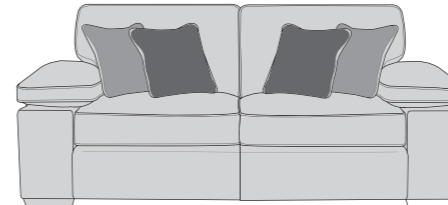

LFC, AU, CO, R2
(LFC, ALU, COR, RH2) Corner Group

L2, CO, R1 (LH2, COR, RH1)
Corner Group

L1, CO, R2 (LH1, COR, RH2)
Corner Group

L2, CO, R2 (LH2, COR, RH2)
Corner Group

L1, CO, R1 (LH1, COR, RH1)
Corner Group

AU (ALU)

L2, R2 (LH2, RH2) Group

L1, AU, R1 (LH1, ALU, RH1) Group

L1, R1 (LH1, RH1) Group

Arm Chair (1ST)

ACCENT PIECES

Large Footstool P (FST)

Scatter Cushions

Front = Cover 2
Piping = Cover 1
Back = Cover 1

Scatter Cushions

Front = Cover 3
Piping = Cover 1
Back = Cover 1

MEMPHIS DIMENSIONS (CM)

AVAILABLE PIECES	HEIGHT 1	OUTBACK HEIGHT	WIDTH 2	DEPTH 3	ARM HEIGHT	SEAT HEIGHT 4	SEAT DEPTH (STD) 5	SEAT WIDTH 6	DIAGONAL 7	WEIGHT (KG)	SCATTER CUSHIONS
L2, CO, AU, P, RFC or LFC, P, AU, CO, R2 CORNER GROUP	95	71	289	370	61	49	65	N/A	N/A	186.5	5
L2, CO, AU, RFC or LFC, AU, CO, R2 CORNER GROUP	95	71	288	289	61	49	65	N/A	N/A	167	5
L2, CO, R1 or R2, CO, L1 CORNER GROUP	95	71	209	289	61	49	65	N/A	N/A	128	5
L2, CO, R2 CORNER GROUP	95	71	289	289	61	49	65	N/A	N/A	142	5
L1, CO, R1 CORNER GROUP	95	71	209	209	61	49	65	N/A	N/A	114	5
RFC/RFC UNIT	95	71	106	164	61	49	65	125	191	52.5	2
L2/R2 UNIT	95	71	189	104	61	49	65	160	209	55	2
L1/R1 UNIT	95	71	109	104	61	49	65	70	145	41	2
CO - CORNER UNIT	95	71	100	100	N/A	49	59	59	138	32	1
AU - ARMLESS UNIT	95	71	82	104	N/A	49	65	82	127	27.5	0
L2, R2 Group	95	71	378	104	61	49	65	N/A	N/A	110	4
L1, AU, R1 Group	95	71	300	104	61	49	65	N/A	N/A	109.5	4
L1, R1 Group	95	71	218	104	61	49	65	N/A	N/A	82	4
ARM CHAIR	95	71	120	104	61	49	65	55	153	47	1
ACCENT PIECES											
LARGE FOOTSTOOL: P	49	N/A	82	104	N/A	N/A	N/A	N/A	127	19.5	N/A