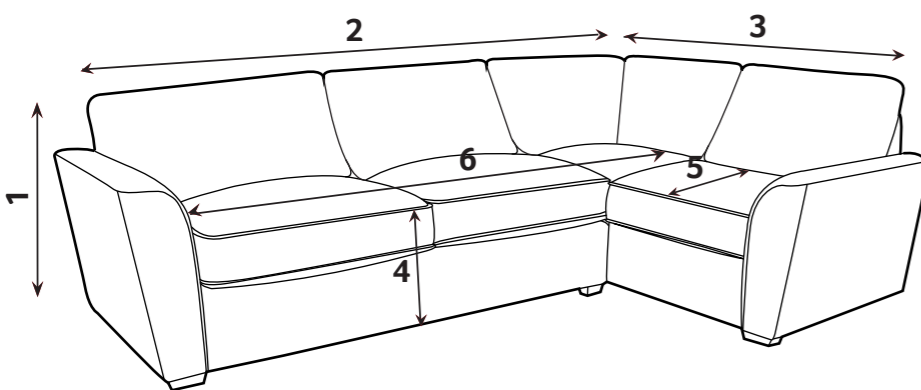

DIMENSION GUIDE

- 1 - HEIGHT
- 2 - WIDTH
- 3 - DEPTH
- 4 - SEAT HEIGHT
- 5 - SEAT DEPTH (STD & PILLOW)
- 6 - SEAT WIDTH