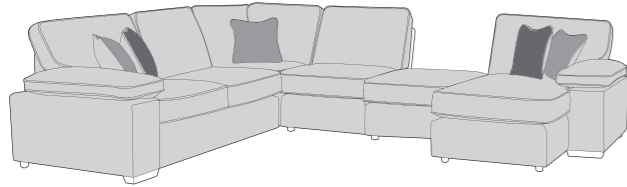

Cover 2:
Spire Teal

Cover 1:
Alfa Pebble

Cover 3:
Tempo Teal

Light Wood Feet

Memphis Collection

COMFI-FLEX

Colours represented are to be used as a guide only.
Please refer to manufacturers swatch for a more accurate colour match.

Please note that colour shadings can vary slightly from each roll of fabric.
We cannot guarantee a precise match to these samples or between cut lengths and upholstered goods.

02/11/2020

MEMPHIS COVER GUIDE: STANDARD BACK ONLY

Please use this guide when ordering the following pieces to clarify cover options.

L2, CO, AU, P, RFC
(LH2, COR, ALU, FST, RFC) Corner Group

LFC, P, AU, CO, R2
(LFC, FST, ALU, COR, RH2) Corner Group

L2, CO, AU, RFC
(LH2, COR, ALU, RFC) Corner Group