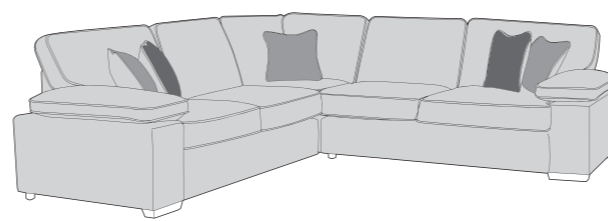

Please use this guide when ordering the following pieces to clarify cover options.

L2, CO, AU, P, RFC
(LH2, COR, ALU, FST, RFC) Corner Group

LFC, P, AU, CO, R2
(LFC, FST, ALU, COR, RH2) Corner Group

L2, CO, AU, RFC
(LH2, COR, ALU, RFC) Corner Group

LFC, AU, CO, R2
(LFC, ALU, COR, RH2) Corner Group

L2, CO, R1 (LH2, COR, RH1)
Corner Group

L1, CO, R2 (LH1, COR, RH2)
Corner Group

L2, CO, R2 (LH2, COR, RH2)
Corner Group

L1, CO, R1 (LH1, COR, RH1)
Corner Group

AU (ALU)

L2, R2 (LH2, RH2) Group

L1, AU, R1 (LH1, ALU, RH1) Group

L1, R1 (LH1, RH1) Group

Arm Chair (1ST)

ACCENT PIECES

Large Footstool P (FST)

Scatter Cushions

Front = Cover 2
Piping = Cover 1
Back = Cover 1

Scatter Cushions

Front = Cover 3
Piping = Cover 1
Back = Cover 1

MEMPHIS DIMENSIONS (CM)

AVAILABLE PIECES	HEIGHT 1	OUTBACK HEIGHT	WIDTH 2	DEPTH 3	ARM HEIGHT	SEAT HEIGHT 4	SEAT DEPTH (STD) 5	SEAT WIDTH 6	DIAGONAL 7	WEIGHT (KG)	SCATTER CUSHIONS
L2, CO, AU, P, RFC or LFC, P, AU, CO, R2 CORNER GROUP	95	71	289	370	61	49	65	N/A	N/A	186.5	5
L2, CO, AU, RFC or LFC, AU, CO, R2 CORNER GROUP	95	71	288	289	61	49	65	N/A	N/A	167	5
L2, CO, R1 or R2, CO, L1 CORNER GROUP	95	71	209	289	61	49	65	N/A	N/A	128	5
L2, CO, R2 CORNER GROUP	95	71	289	289	61	49	65	N/A	N/A	142	5
L1, CO, R1 CORNER GROUP	95	71	209	209	61	49	65	N/A	N/A	114	5
RFC/RFC UNIT	95	71	106	164	61	49	65	125	191	52.5	2
L2/R2 UNIT	95	71	189	104	61	49	65	160	209	55	2
L1/R1 UNIT	95	71	109	104	61	49	65	70	145	41	2
CO - CORNER UNIT	95	71	100	100	N/A	49	59	59	138	32	1
AU - ARMLESS UNIT	95	71	82	104	N/A	49	65	82	127	27.5	0
L2, R2 Group	95	71	378	104	61	49	65	N/A	N/A	110	4
L1, AU, R1 Group	95	71	300	104	61	49	65	N/A	N/A	109.5	4
L1, R1 Group	95	71	218	104	61	49	65	N/A	N/A	82	4
ARM CHAIR	95	71	120	104	61	49	65	55	153	47	1
ACCENT PIECES											
LARGE FOOTSTOOL: P	49	N/A	82	104	N/A	N/A	N/A	N/A	127	19.5	N/A